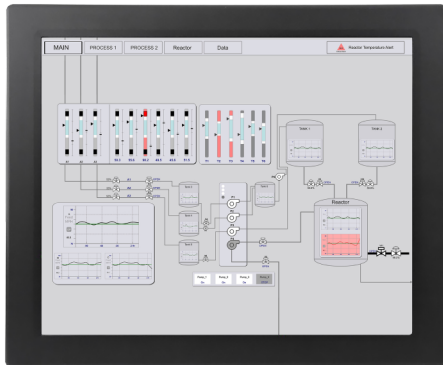

ARP-2219AP-G01-W06-C1D2

C1D2 Location Panel Mount Web Client Panel PC with 19 inch 5-Wire Resistive Touch

Features

- 19" LCD, 1280 x 1024 Resolution
- 5-Wire Resistive Touch
- Aluminum or Stainless-Steel Bezel
- Intel i7-3612QM CPU
- 8GB DDR3 SO-DIMM
- Dual Gigabit Ethernet
- 2 x RS-232/422/485 BIOS Selectable
- 4 x USB 3.0, 2 x USB 2.0 ports
- FireFox

Specifications

Model Name	ARP-2219AP-G01-W06-C1D2
LCD Display	
Display Size (Diagonal)	19.0 inch
Resolution	1280 x 1024
Backlight Lifetime (Hours)	50,000
Visual Characteristics	
Colors	16.7 million
Aspect Ratio	5:4
Viewing Angle (V/H)	160° / 170°
Contrast Ratio	1000 : 1
Brightness	450 nits
Touch Screen	
Technology	5 Wire Resistive
Interface	USB
Driver	ThinManager Supported Driver
Front Bezel	
NEMA 4	Black Powder Coated Aluminum
NEMA 4x	Stainless Steel (Optional)
System	
CPU	Intel i7-3612QM
Chipset	Intel QM77
Memory	8GB DDR3
Video Controller	Intel HD Graphics 4000
External Video Output	DVI / HDMI / Display Port
CFast	N/A
Keyboard / Mouse	USB / PS2
Audio	Line in, Line Out, Mic-In
Watchdog Timer	Programmable 1 - 255 sec
Browser	Firefox
Expansion Slot	1 x PCIe x16
I/O Communication	
USB Port	4 x USB 2.0, 2 x USB 3.0
Serial Port	2 x RS-232/422/485
IEEE 1394	N/A
LAN	Dual Gigabit LAN
Parallel	N/A
GPIO	N/A
Smart Battery	
External Smart Battery	N/A
OS Support	
OS Support	Embedded
Power/Thermal Specs	
Power Requirement (Max)	24VDC / 3.00A
Power Consumption (Max)	72 W
Recommended Power Supply	120W
Heat Dissipation	250 BTU/hr
Physical Information	
Mounting	Panel Mount
Net Weight	25 Lbs / 11 Kg
Dimension (W x H x D)	17.80 x 14.60 x 5.71 inch 452.1 x 370.8 x 145.0 mm
Recommended Cutout Dimension (WxH)	17.00 x 13.78 inch 431.8 x 350.0 mm
IP/NEMA Rating	Bezel UL Rated Type 4X
Certification	c UL Class I Division II
Environmental	
Operating Temperature	0-50°C (32~122°F)
Storage Temperature	-20~60°C (-4~140°F)
Relative Humidity	0~95%