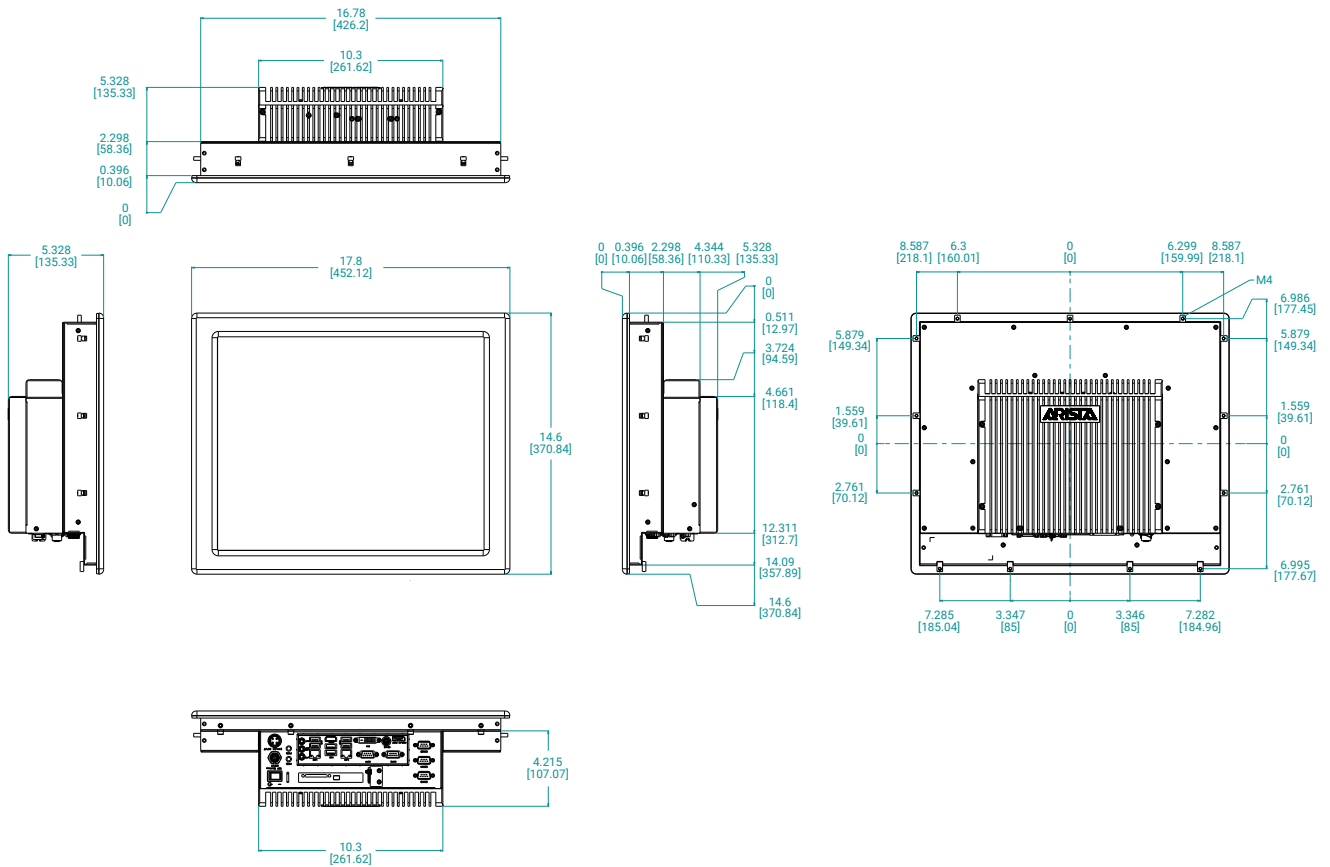

ARP-2219AP-G01-W06-C1D2

C1D2 Location Panel Mount Web Client Panel PC with 19 inch 5-Wire Resistive Touch

Features

- 19" LCD, 1280 x 1024 Resolution
- 5-Wire Resistive Touch
- Aluminum or Stainless-Steel Bezel
- Intel i7-3612QM CPU
- 8GB DDR3 SO-DIMM
- Dual Gigabit Ethernet
- 2 x RS-232/422/485 BIOS Selectable
- 4 x USB 3.0, 2 x USB 2.0 ports
- FireFox

Dimension Drawing

ARP-2219AP-G01-W06-C1D2
 Size Unit: inch(mm)

Ordering Information

Item	ARP-2219AP-G01-W06-C1D2
LCD Display	Standard
Touch Screen	5-Wire
Bezel	Stainless Steel
CPU	i7 Mobile
Memory	8GB DDR3
OS	Embedded
Browser	FireFox
Power Supply	24VDC Input
C1D2 Approval	YES